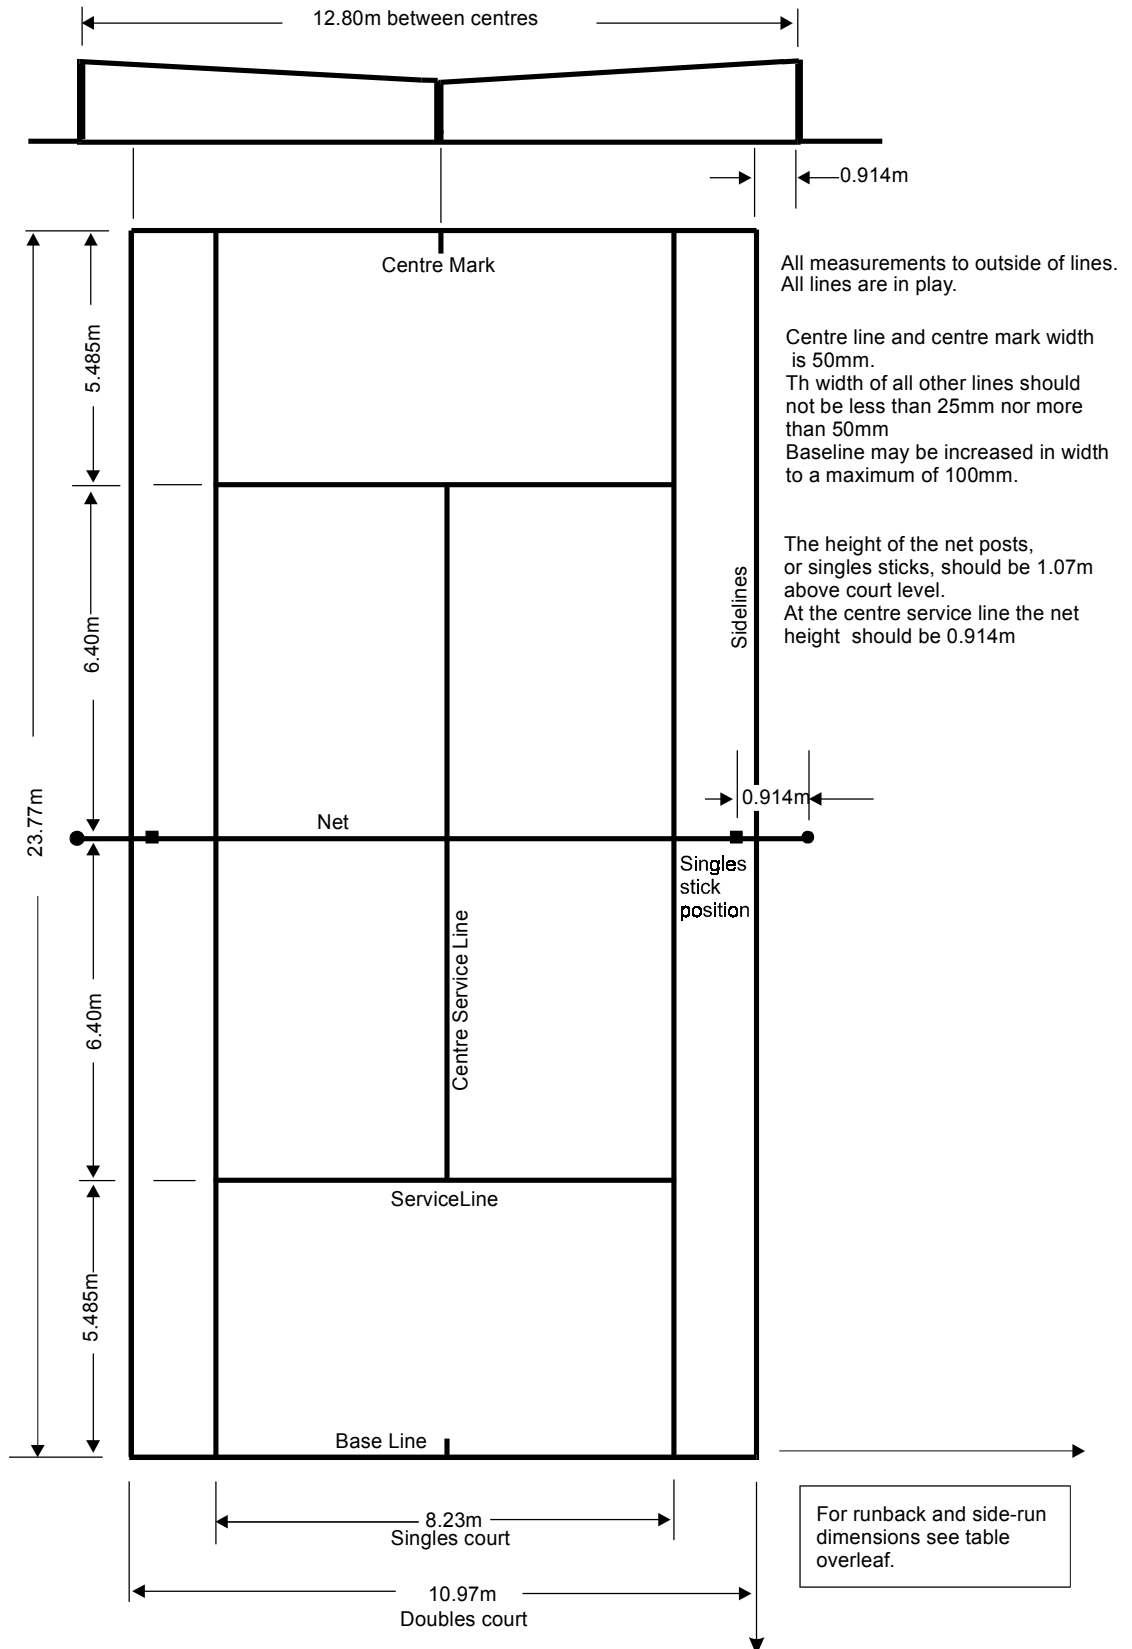

TENNIS COURT

TENNIS. OVERALL COURT DIMENSIONS

The Rules of Tennis, as published by the ITF, denote the space required, outside of the court markings, for International and other official championships only. These dimensions are shown in column 1. Below.

The other dimensions shown are recommendations of the LTA based on experience at tournament and club level.

Due to constraints, such as site restrictions, these dimensions may not be achievable and recreational tennis is possible on overall court dimensions of 33.53m length and 16.45m width. Overall playing areas less than this will seriously restrict play.

	International and National Official Championships Full size	LTA Recommended Full size	LTA Recommended Minimum
Runback (clear depth behind base line, at each end)	6.40m	6.40m	5.49m
Side-run (clear width outside each side line)	3.66m	3.66m	3.05m
Side-run between courts not separately enclosed		4.27m	3.66m
Overall size of enclosure			
Length	36.58m	36.58m	34.75m
Width (one court)	18.29m	18.29m	17.07m
Width for two court area		33.53m	31.70m
Width added for each additional court		15.24m	14.63m