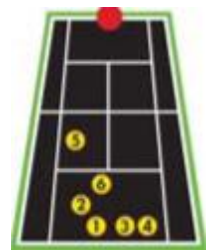

### Lobster Elite Battery Tennis Ball Machines

##### The Power Baseline Drill

The Power Baseline is a player who is explosive in their shot selection, playing with pace and aggression and minimal spin. This player exhibits an attacking style, known as "first strike" tennis. **A six ball drill that utilizes full back court with little spin and more ball speed.**

##### The All Courter Drill

The All-Courter is a player type that focuses their game on tactical savvy. He/she can compete well from the baseline and will come to the net to finish points. When playing this type of player, expect a great deal of shot variety. **A six ball drill that utilizes full back court with little spin and more ball speed.**