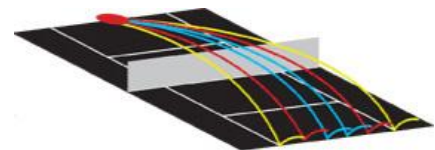

3 - Line Function: Narrow, Medium & Wide

In addition, each Grand is equipped with the most extensive 3-Line function found today. With its three versatile positional settings: Narrow, Medium and Wide you can improve your forehand and backhand ground strokes or use it as a great way to warm up your shots.